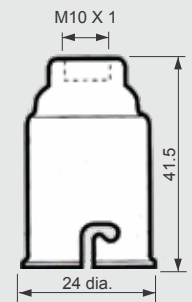

B22 BRASS PUSHBAR LAMPHOLDERS

GP-091: B-22, Brass Pushbar Lampholder 10mm or 1/2" entry thread

Finishes available : White nickel, black nickel, antique bronze & chrome

B 22 CANDLE ALUMINIUM SHEET LAMPHOLDERS

GP-04B: B-22 Candle Lampholder, 10mm entry thread with earth tag.

GP-05B: B-22 Candle Lampholder, 10mm entry thread without earth tag.

Insert options - Bakelite & Ceramic

B 22 CERAMIC LAMPHOLDERS

GP010 :- B-22 Ceramic Lampholder with 2 internal holes for mounting screw, Current Rating – 2A, 250V.