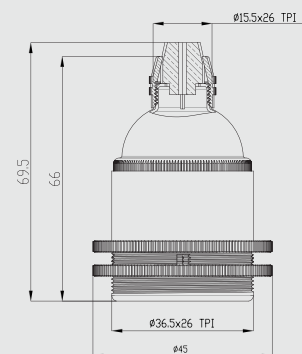

E 27 BRASS SHEET LAMPHOLDERS

GP027/E-B

Plain Barrel with Cord grip, Current Rating – 2A, 250V (T180°)

Plain Barrel with Lock Nut, Current Rating – 2A, 250V (T180°)

Threaded Barrel with Cord grip, Current Rating – 2A, 250V (T180°)

Threaded Barrel with Lock Nut, Current Rating – 2A, 250V (T180°)