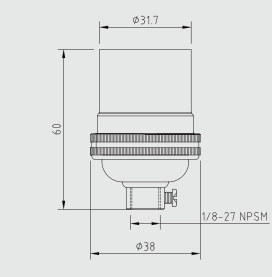

E 26 BRASS SHEET LAMPHOLDERS

GPE-2610:- Keyless, Medium Base Lampholder, Current Rating - 660W, 250V.

GPE-2611:- Pull Chain Switch, Medium Base Lampholder, Current Rating - 660W, 250V.

GPE-2612:- 2-Way Rotary Switch, Medium Base Lampholder, Current Rating - 250W, 250V.

GPE-2613:- 3-Way Rotary Switch, Medium Base Lampholder, Current Rating - 250W, 250V.