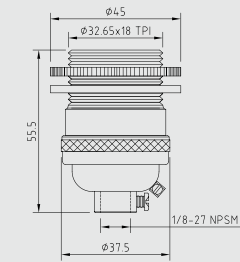

E 26 BRASS CASTED LAMPHOLDERS WITH SHADE RING

GPE-2600:- Keyless, Medium Base Lampholder with Shade Ring, Current Rating - 660W, 250V.

GPE-2602:- 2-Way Rotary Switch, Medium Base Lampholder with Shade Ring, Current Rating - 250W, 250V.

GPE-2603:- 3-Way Rotary Switch, Medium Base Lampholder with Shade Ring, Current Rating - 250W, 250V.