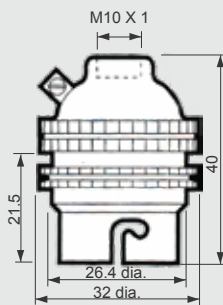

GPL Lamp Holders

Quality is the virtue of design

ESTABLISHED
SINCE 1948

B 15 BRASS SHEET LAMPHOLDERS

GP-015: B-15 Brass Lampholder, 10mm or 1/2" entry thread, with shade ring and earth tag.

GP-015P: B-15 Brass Lampholder, 10mm or 1/2" entry thread, without shade ring and with earth tag.

GP-015BT: B-15 Brass Batten Lampholder with shade ring and earth tag.

GP-014: B-15 Brass Lampholder, 10mm or 1/2" entry thread, with shade ring and without earth tag.

GP-014P: B-15 Brass Lampholder, 10mm or 1/2" entry thread, without shade ring and earth tag.

GP-014BT: B-15 Brass Batten Lampholder with shade ring and without earth tag.

Insert options - Nylon & Ceramic

B 22 BRASS SHEET LAMPHOLDERS

GP-018B: B-22 Brass Lampholder, 10mm or 1/2" entry thread, with shade ring and earth tag.