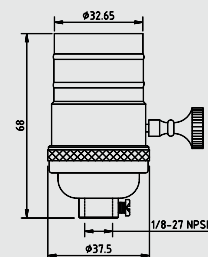

E 26 BRASS CASTED LAMPHOLDERS

GPE-2600:- Keyless, Medium Base Lampholder, Current Rating - 660W, 250V.

GPE-2601:- Pull Chain Switch, Medium Base Lampholder, Current Rating - 660W, 250V.

GPE-2602:- 2-Way Rotary Switch, Medium Base Lampholder, Current Rating - 250W, 250V.

GPE-2603:- 3-Way Rotary Switch, Medium Base Lampholder, Current Rating - 250W, 250V.

Finishes available:- Brass polished & lacquered, Nickel plated

Options: 2 way / 3 way / pull switch / without switch versions.