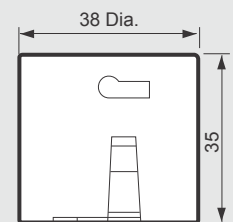

B 22 CERAMIC LAMPHOLDERS

GP010 :- B-22 Ceramic Lampholder with 2 internal holes for mounting screw, Current Rating – 2A, 250V.

GP-010BT :- B-22 Ceramic Lampholder with 2 moulded external lugs for screw mounting, Current Rating – 2A, 250V.