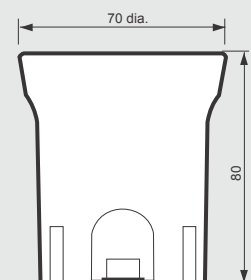

E 40 CERAMIC LAMPHOLDERS

GP040 :- E-40 Ceramic Lampholder without bracket, Current Rating – 16A, 750V.

GP041 :-E-40 Ceramic Lampholder with bracket, Current Rating – 16A, 750V.