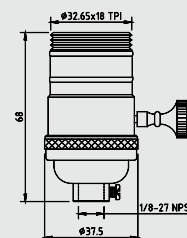

E 26 BRASS CASTED LAMPHOLDERS WITH UNO THREAD

GPE-2600:- Keyless Medium Base Lamholder With UNO thread, Current Rating - 660W, 250V.

GPE-2601:- Pull Chain Switch, Medium Base Lampholder with UNO thread, Current Rating - 660W, 250V.

GPE-2602:- 2-Way Rotary Switch, Medium Base Lampholder with UNO thread, Current Rating - 250W, 250V.

GPE-2603:- 3-Way Rotary Switch, Medium Base Lampholder with UNO thread, Current Rating - 250W, 250V.