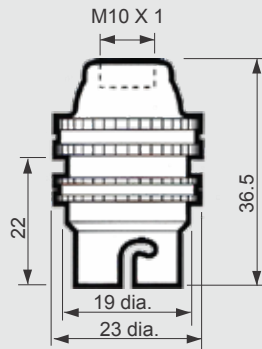

GPL Lamp Holders

Quality is the virtue of design

ESTABLISHED
SINCE 1948

B 15 BRASS SHEET LAMPHOLDERS

GP-015: B-15 Brass Lampholder, 10mm or 1/2" entry thread, with shade ring and earth tag.

GP-015P: B-15 Brass Lampholder, 10mm or 1/2" entry thread, without shade ring and with earth tag.

GP-015BT: B-15 Brass Batten Lampholder with shade ring and earth tag.

GP-014: B-15 Brass Lampholder, 10mm or 1/2" entry thread, with shade ring and without earth tag.

GP-014P: B-15 Brass Lampholder, 10mm or 1/2" entry thread, without shade ring and earth tag.

GP-014BT: B-15 Brass Batten Lampholder with shade ring and without earth tag.

Insert options - Nylon & Ceramic

B 22 BRASS SHEET LAMPHOLDERS

GP-018B: B-22 Brass Lampholder, 10mm or 1/2" entry thread, with shade ring and earth tag.

GP-04B: B-22 Candle Lampholder, 10mm entry thread with earth tag.

GP-05B: B-22 Candle Lampholder, 10mm entry thread without earth tag.

Insert options - Bakelite & Ceramic

B 22 CERAMIC LAMPHOLDERS

GP010 :- B-22 Ceramic Lampholder with 2 internal holes for mounting screw, Current Rating – 2A, 250V.