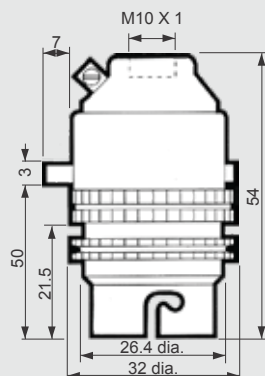

B 22 PUSHBAR BRASS SHEET LAMPHOLDERS