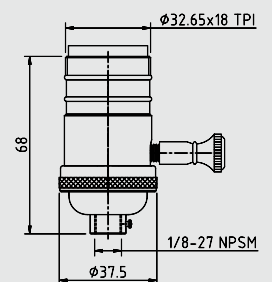

E 26 BRASS CASTED INCANDESCENT LAMPHOLDERS

GPE-2604

Dimmer type, Medium Base Lampholder, Current Rating - 150W, 120V.

Dimmer type, Medium Base Lampholder with Small UNO thread, Current Rating - 150W, 120V.